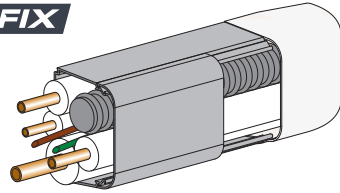

Covers

KEY FEATURES

- Colours: Aspen Cream, Aspen White & Aspen Black
- Raw material: Rigid, self-extinguishing, shockproof, UV ray stabilised PVC

End cover

To cover the duct in the wall insertion.

Wall cover

To cover the wall hole and the end part of the duct.

125 x 75

ASPEN WHITE #9003 SIZING OPTIONS

Part No.	Width (mm)	Height (mm)
B3136	80	60

ASPEN WHITE #9003 SIZING OPTIONS

Part No.	Width (mm)	Height (mm)
B3138	80	60

ASPEN CREAM #9010 SIZING OPTIONS

Part No.	Width (mm)	Height (mm)
B3406	65	50
B3106	80	60
B3176	90	65
B3205	125	75

ASPEN CREAM #9010 SIZING OPTIONS

Part No.	Width (mm)	Height (mm)
B3408	65	50
B3108	80	60
B3178	90	65
B3207	125	75

ASPEN BLACK SIZING OPTIONS

Part No.	Width (mm)	Height (mm)
B3156	80	60
B3255	125	75

ASPEN BLACK SIZING OPTIONS

Part No.	Width (mm)	Height (mm)
B3158	80	60
B3257	125	75

For further details please refer to our website aspenpumps.com