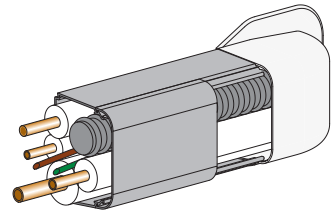

Covers

KEY FEATURES

- Colours: Aspen Cream, Aspen White & Aspen Black
- Raw material: Rigid, self-extinguishing, shockproof, UV ray stabilised PVC

End cover

To cover the duct in the wall insertion.

Wall cover

To cover the wall hole and the end part of the duct.

125 x 75

ASPEN WHITE #9003 SIZING OPTIONS

Part No.	Width (mm)	Height (mm)
B3136	80	60

ASPEN WHITE #9003 SIZING OPTIONS

Part No.	Width (mm)	Height (mm)
B3138	80	60

ASPEN CREAM #9010 SIZING OPTIONS

Part No.	Width (mm)	Height (mm)
B3406	65	50
B3106	80	60
B3176	90	65
B3205	125	75

ASPEN CREAM #9010 SIZING OPTIONS

Part No.	Width (mm)	Height (mm)
B3408	65	50
B3108	80	60
B3178	90	65
B3207	125	75

ASPEN BLACK SIZING OPTIONS

Part No.	Width (mm)	Height (mm)
B3156	80	60
B3255	125	75

ASPEN BLACK SIZING OPTIONS

Part No.	Width (mm)	Height (mm)
B3158	80	60
B3257	125	75

For further details please refer to our website aspenpumps.com