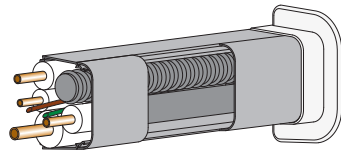

Wall Rosette and Reducer

KEY FEATURES

- Colours: Aspen Cream, Aspen White & Aspen Black
- Raw material: Rigid, self-extinguishing, shockproof, UV ray stabilised PVC

Wall rosette

To cover wall holes.

ASPEN WHITE #9003 SIZING OPTIONS

Part No.	Width (mm)	Height (mm)
B3133	80	60

Reducer

To connect ducts of different sizes.

ASPEN CREAM #9010 SIZING OPTIONS

Part No.	Width (mm)	Height (mm)
B3403	65	50
B3103	80	60
B3173	90	65
B3202	125	75

ASPEN CREAM #9010 SIZING OPTIONS

Part No.	Size (mm)
B3411	80x65
B3410	90x65
B3210	125x80
B3209	125x90

ASPEN BLACK SIZING OPTIONS

Part No.	Width (mm)	Height (mm)
B3153	80	60
B3252	125	75

ASPEN BLACK SIZING OPTIONS

Part No.	Size (mm)
B3259	125x80