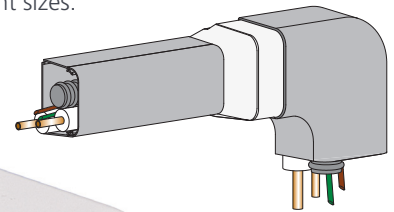

Wall Rosette and Reducer

KEY FEATURES

- Colours: Aspen Cream, Aspen White & Aspen Black
- Raw material: Rigid, self-extinguishing, shockproof, UV ray stabilised PVC

Wall rosette

To cover wall holes.

ASPEN WHITE #9003 SIZING OPTIONS

Part No.	Width (mm)	Height (mm)
B3133	80	60

Reducer

To connect ducts of different sizes.

ASPEN CREAM #9010 SIZING OPTIONS

Part No.	Width (mm)	Height (mm)
B3403	65	50
B3103	80	60
B3173	90	65
B3202	125	75

ASPEN CREAM #9010 SIZING OPTIONS

Part No.	Size (mm)
B3411	80x65
B3410	90x65
B3210	125x80
B3209	125x90

ASPEN BLACK SIZING OPTIONS

Part No.	Width (mm)	Height (mm)
B3153	80	60
B3252	125	75

ASPEN BLACK SIZING OPTIONS

Part No.	Size (mm)
B3259	125x80