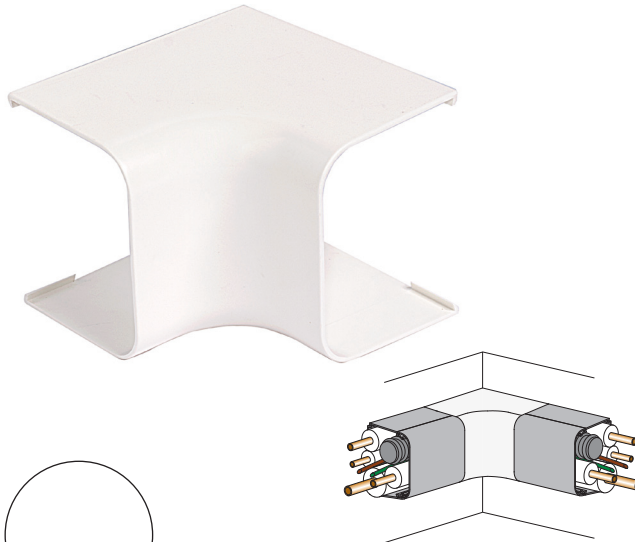

Elbows

KEY FEATURES

- Colours: Aspen Cream, Aspen White & Aspen Black
- Raw material: Rigid, self-extinguishing, shockproof, UV ray stabilised PVC

90° Internal elbow

For the connection of two ducts at right angle internally.

ASPEN WHITE #9003 SIZING OPTIONS		
Part No.	Width (mm)	Height (mm)
B3134	80	60

ASPEN CREAM #9010 SIZING OPTIONS		
Part No.	Width (mm)	Height (mm)
B3404	65	50
B3104	80	60
B3174	90	65
B3203	125	75

ASPEN BLACK SIZING OPTIONS		
Part No.	Width (mm)	Height (mm)
B3154	80	60
B3253	125	75

90° External elbow

For the connection of two ducts at right angle externally.

ASPEN WHITE #9003 SIZING OPTIONS		
Part No.	Width (mm)	Height (mm)
B3135	80	60

ASPEN CREAM #9010 SIZING OPTIONS		
Part No.	Width (mm)	Height (mm)
B3405	65	50
B3105	80	60
B3175	90	65
B3204	125	75

ASPEN BLACK SIZING OPTIONS		
Part No.	Width (mm)	Height (mm)
B3155	80	60
B3254	125	75

For further details please refer to our website aspenpumps.com

Information correct at time of going to press. Colours are representative.