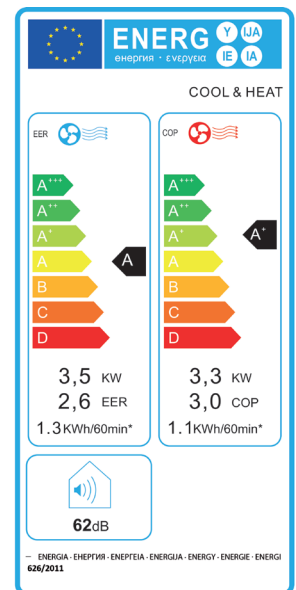

For further details please refer to our website aspenspumps.com/xtra

Information correct at time of going to press.