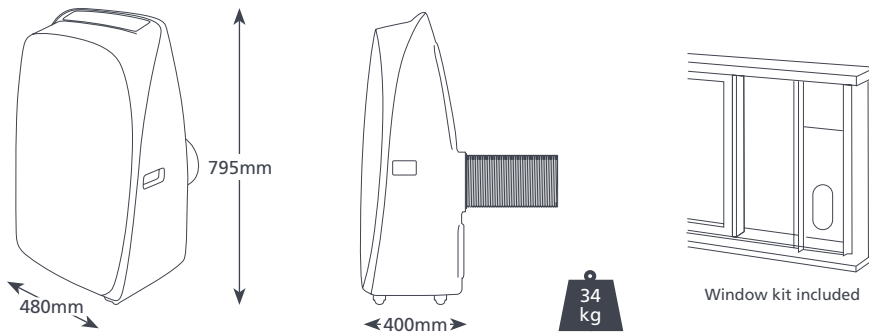

SPECIFICATIONS	
Cooling capacity	12,000Btu/h – 3.5kW
Heating capacity	9,700Btu/h – 3.3kW*
Power supply	230v 50 / 60 Hz 6A
Temperature range	16-35°C
Sound level	62dB(A)
Power cable	1.9m with plug
Flexi outlet tube	135mm i/d, 147mm o/d, 1.8m length