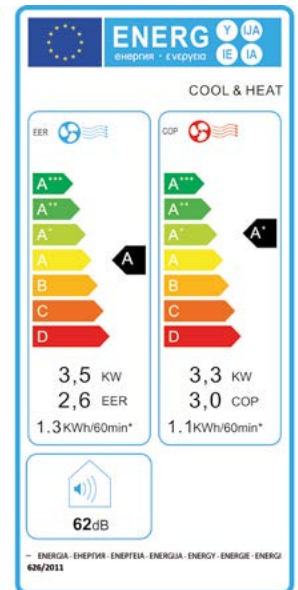

For further details please refer to our website aspenspumps.com/xtra

aspenspumps.com/xtra

+44 (0)1323 848842

xtra@aspenspumps.com

the installer's choice