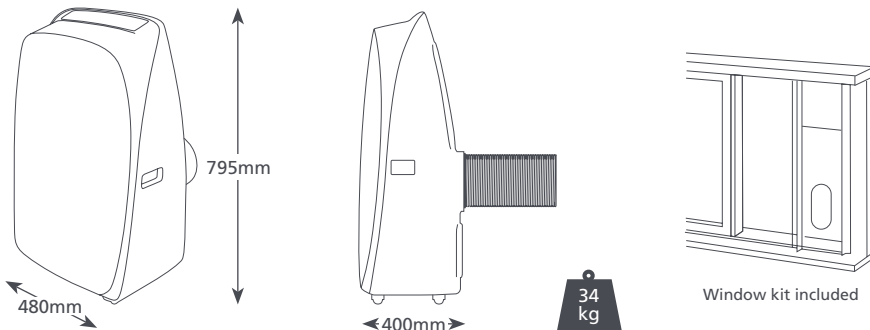

SPECIFICATIONS	
Cooling capacity	12,000Btu/h – 3.5kW
Heating capacity	9,700Btu/h – 3.3kW*
Power supply	230v 50Hz 6A
Temperature range	16-35°C
Sound level	62dB(A)
Power cable	1.9m with plug
Flexi outlet tube	135mm i/d, 147mm o/d, 1.8m length