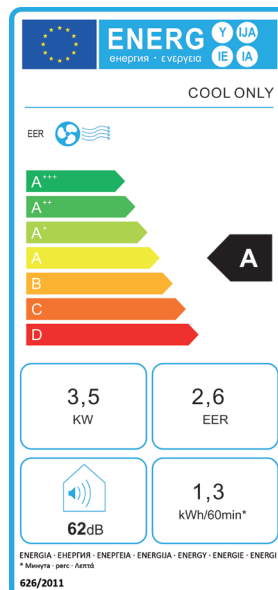

Information correct at time of going to press.