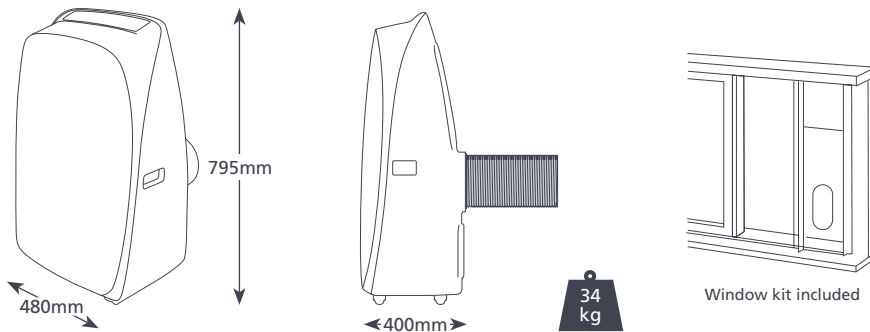

SPECIFICATIONS	
Cooling capacity	12,000Btu/h – 3.5kW
Heating capacity	9,700Btu/h – 3.3kW*
Power supply	230v 50Hz 6A
Temperature range	16-35°C
Sound level	62dB(A)
Power cable	1.9m with plug
Flexi outlet tube	135mm i/d, 147mm o/d, 1.8m length