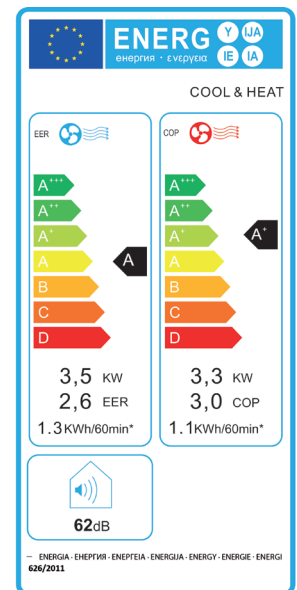

Information correct at time of going to press.